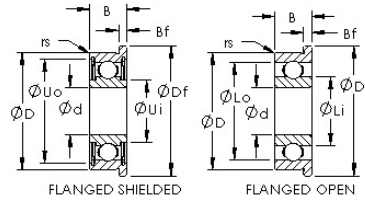

## Metric Series

select	Inquiry	Product Number	Bearing Type	Dimensions [mm]					Basic Load Rating [N]	
				d	D	B	Df	Bf	Dynamic Load Rating (Cr)	Static Load Rating (Cor)
F692	Open Flanged Ball Bearings	2	6	2.3	7.5	0.6	281	79		
F682 2RS	Sealed Flanged Ball Bearings	2	5	1.5	6.1	0.5	144	40		
F682zz	Sealed Flanged Ball Bearings	2	5	2.3	6.1	0.6	144	40		
MF52	Open Flanged Ball Bearings	2	5	2	6.2	0.6	144	40		
MF52 2RS	Sealed Flanged Ball Bearings	2	5	2	6.2	0.6	144	40		
MF52zz	Sealed Flanged Ball Bearings	2	5	2.5	6.2	0.6	144	40		
F682	Open Flanged Ball Bearings	2	5	1.5	6.1	0.5	144	40		
F601xzz	Sealed Flanged Ball Bearings	1.5	6	3	7.5	0.8	281	79		
F601x	Open Flanged Ball Bearings	1.5	6	2.5	7.5	0.6	281	79		
F691xzz	Sealed Flanged Ball Bearings	1.5	5	2.6	6.5	0.8	144	40		
F691x	Open Flanged Ball Bearings	1.5	5	2	6.5	0.6	144	40		
F681xzz	Sealed Flanged Ball Bearings	1.5	4	2	5	0.6	95	26		
F681x	Open Flanged Ball Bearings	1.5	4	1.2	5	0.4	95	26		